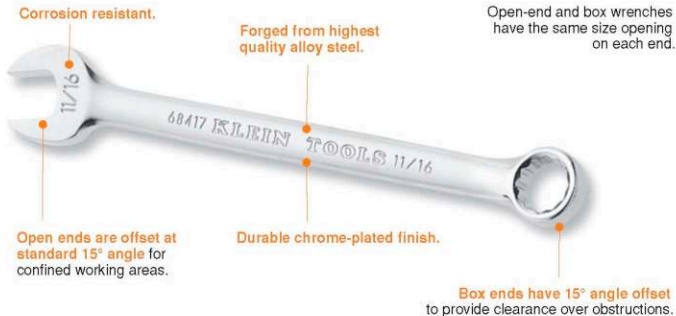

Combination Wrenches

Features:

7-Piece Combination Wrench Set

Cat. No.	Set Contains	Weight (lbs.)
68400		1.23

Cat. No.	Size	Length	Box End Point
68410	1/4"	5-1/8"	12
68411	5/16"	4-3/8"	12
68412	3/8"	6-1/8"	12
68413	7/16"	6-3/8"	12
68414	1/2"	7-1/8"	12
68415	9/16"	7-1/2"	12
68416	5/8"	8-1/8"	12